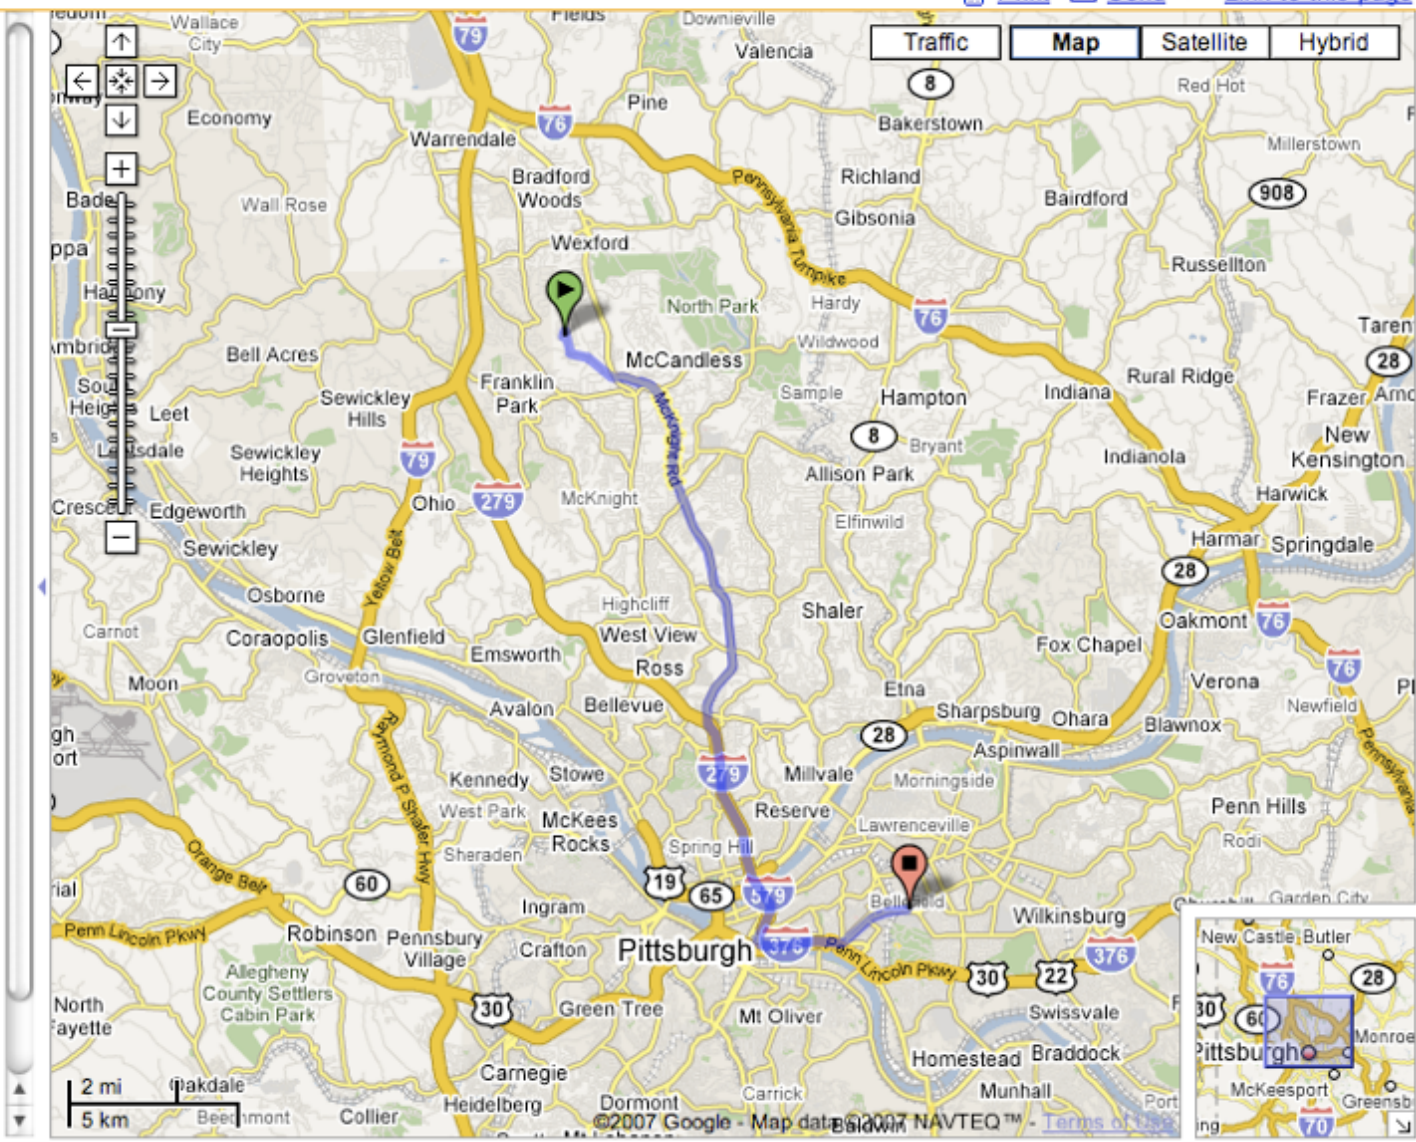

Google Maps search interface with start address '10152 Sudberry Dr, Wexford, PA 1509' and end address '5000 Forbes Ave, Pittsburgh, Pennsy'. Includes 'Get Directions' button and links for 'Search the map', 'Find businesses', and 'Get directions'.

Drive: 16.4 mi - about 31 mins

- 1. Head north on Sudberry Dr toward Meinert Rd 495 ft
2. Turn right at Meinert Rd 0.4 mi
3. Turn left at Pine Creek Rd 1.1 mi
4. Continue on Blazier Dr 0.4 mi
5. Turn right at McKnight Rd/ US-19-TRUCK 6.8 mi
6. Merge onto I-279 S via the ramp to Pittsburgh 2.9 mi
7. Take exit 8A to merge onto I-579 S toward Veterans Bridge 1.5 mi
8. Take the ramp to Oakland/I-376 E/ Monroeville 0.3 mi
9. Merge onto Boulevard of the Allies 1.5 mi
10. Exit onto Forbes Ave 1.5 mi

To: 5000 Forbes Ave Pittsburgh, PA 15213

Add destination ...

These directions are for planning purposes only. You may find that construction projects, traffic, or other events may

10152 Sudberry Dr, McCandless Township, PA 15...  
Frew St, Pittsburgh, PA 15213, USA  
Leave now

via US-19 Truck S/McKnight Rd	30 min
29 min without traffic · Show traffic	16.8 miles
<a href="#">Details</a>	
via I-279 S	31 min
via US-19 Truck S/McKnight Rd and I-279 S	33 min